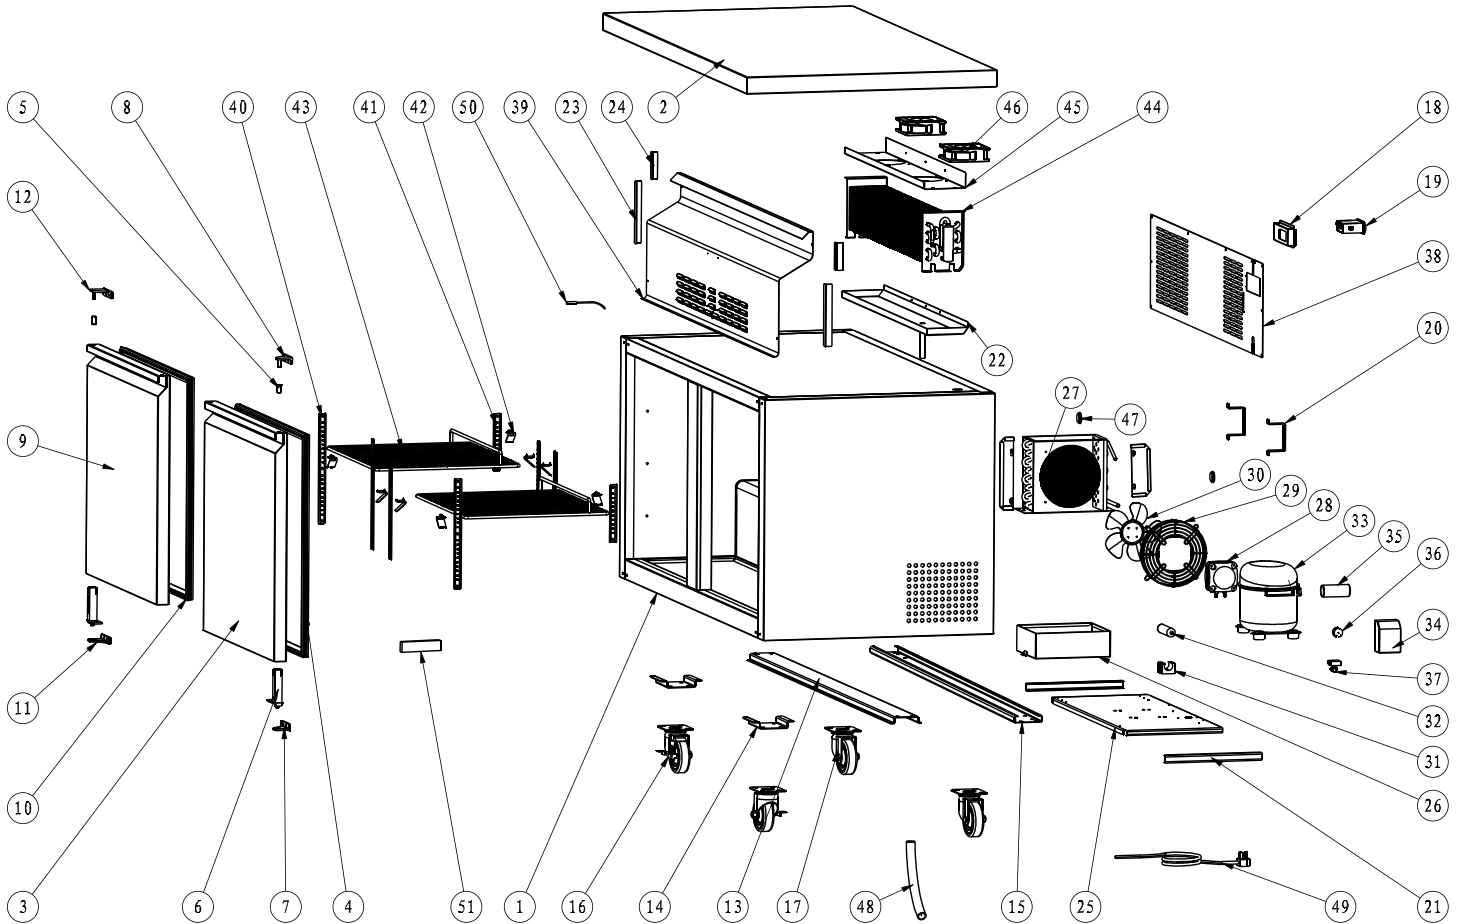

Parts Breakdown

Model RE-CN-0011E-HC 59056

Parts Breakdown

Model RE-CN-0011E-HC 59056

Item No.	Description	Position	Item No.	Description	Position	Item No.	Description	Position
AI387	Cabinet for 59056	1	AB320	Thermostat Installation Board for 59056	18	AI392	Compressor Starting Components for 59056	34 - 37
AF744	Top Board for 59056	2	AI375	Thermostat for 59056	19	AI393	Back Grill for 59056	38
AI388	Right Door for 59056	3	AF080	Stand Off Bracket for 59056	20	AI394	Evaporator Cover for 59056	39
AB197	Gasket for 59056	4, 10	AF085	Compressor Unit Track for 59056	21	AF090	K Strip-3 Holes for 59056	40
AA388	Axis Cover for 59056	5	AF749	Inner Drain Pan for 59056	22	AF089	K Strip-2 Holes for 59056	41
AA955	Left/Right Spring Hinge for 59056	6	AF738	Evaporator Cover Sticker for 59056	23	26884	K Clip for 59056	42
AA360	Bottom Left Hinge for 59056	7	AF739	Evaporator Cover Sticker for 59056	24	AB220	Shelf for 59056	43
AF070	Upper Right Hinge for 59056	8	AF106	Compressor Unit Installation Board for 59056	25	AI371	Evaporator for 59056	44
AI389	Left Door for 59056	9	AA874	Outer Drain Pan for 59056	26	AF752	Fan Motor Installation Board for 59056	45
61468	Left Bottom Hinge for 59056	11	AB213	Condenser for 59056	27	AA128	Condenser Fan Motor for 59056	46
AB200	Upper Left Hinge for 59056	12	AI390	Condenser Fan Motor for 59056	28	AB169	Foaming Hole Cover for 59056	47
AF747	Castor Support B for 59056	13	AA207	Condenser Fan Motor Cover for 59056	29	AA133	Drain Hose for 59056	48
AF734	Castor Support C for 59056	14	AI391	Blade of Condenser Fan Motor for 59056	30	AA135	Power Cord for 59056	49
AF748	Castor Support A for 59056	15	AB595	Filter Fixer for 59056	31	AA379	Temperature Probe for 59056	50
26246	Caster with Brake for 59056	16	AB594	Filter for 59056	32	AA596	Thermometer for 59056	51
26247	Caster without Brake for 59056	17	AI386	Compressor for 59056	33			